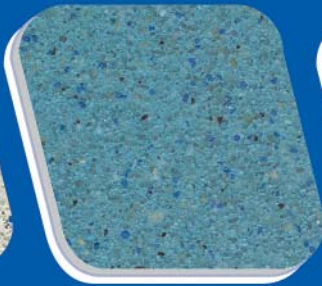

MAGIC MARCITE

MAGICOLORS

EXPOSED AGGREGATE POOL FINISH

Magicolors finishes are blends of specially selected quartz and other aggregates, fortified white Portland cement and Aqua Pearl Accents. Magicolors provides the proven durability of exposed aggregate finishes as an alternative to traditional pool plaster. Magicolors variety in color and texture offers the customer almost limitless flexibility in poolscape design. Ideal for residential or commercial projects, Magicolors is easily installed but intended for use by professional applicators.

MAGICOLORS™

EXPOSED AGGREGATE POOL FINISH

AQUA

BLACK

BLUE

BLUE QUARTZ

FRENCH GREY

GREEN

IVORY

MIDNIGHT BLUE

NATURAL

SALT & PEPPER

SAND DOLLAR

SEA FOAM GREEN

SKY BLUE

SUPER BLUE