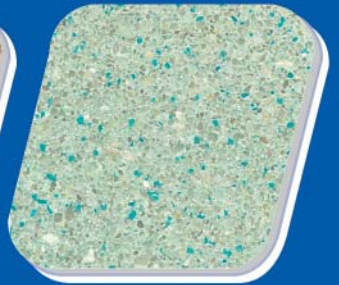

MAGIC MARCITE

MAGICOLORS

EXPOSED AGGREGATE POOL FINISH

Magicolors finishes are blends of specially selected quartz and other aggregates, fortified white Portland cement and Aqua Pearl Accents. Magicolors provides the proven durability of exposed aggregate finishes as an alternative to traditional pool plaster. Magicolors variety in color and texture offers the customer almost limitless flexibility in poolscape design. Ideal for residential or commercial projects, Magicolors is easily installed but intended for use by professional applicators.

MAGICOLORS™

EXPOSED AGGREGATE POOL FINISH

AQUA

BLACK

BLUE

BLUE QUARTZ

FRENCH GREY

GREEN

IVORY

MIDNIGHT BLUE

NATURAL

SALT & PEPPER

SAND DOLLAR

SEA FOAM GREEN

SKY BLUE

SUPER BLUE