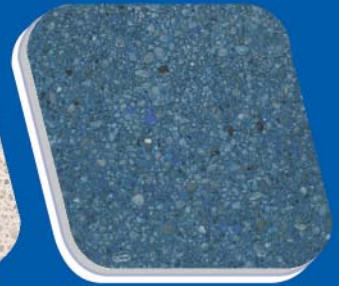

MAGIC MARCITE

MAGICOLORS

EXPOSED AGGREGATE POOL FINISH

Magicolors finishes are blends of specially selected quartz and other aggregates, fortified white Portland cement and Aqua Pearl Accents. Magicolors provides the proven durability of exposed aggregate finishes as an alternative to traditional pool plaster. Magicolors variety in color and texture offers the customer almost limitless flexibility in poolscape design. Ideal for residential or commercial projects, Magicolors is easily installed but intended for use by professional applicators.

MAGICOLORS™

EXPOSED AGGREGATE POOL FINISH

AQUA

BLACK

BLUE

BLUE QUARTZ

FRENCH GREY

GREEN

IVORY

MIDNIGHT BLUE

NATURAL

SALT & PEPPER

SAND DOLLAR

SEA FOAM GREEN

SKY BLUE

SUPER BLUE