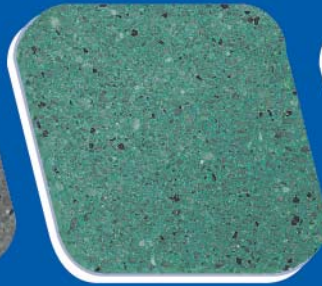

MAGIC MARCITE

MAGICOLORS

EXPOSED AGGREGATE POOL FINISH

Magicolors finishes are blends of specially selected quartz and other aggregates, fortified white Portland cement and Aqua Pearl Accents. Magicolors provides the proven durability of exposed aggregate finishes as an alternative to traditional pool plaster. Magicolors variety in color and texture offers the customer almost limitless flexibility in poolscape design. Ideal for residential or commercial projects, Magicolors is easily installed but intended for use by professional applicators.

MAGICOLORS™

EXPOSED AGGREGATE POOL FINISH

AQUA

BLACK

BLUE

BLUE QUARTZ

FRENCH GREY

GREEN

IVORY

MIDNIGHT BLUE

NATURAL

SALT & PEPPER

SAND DOLLAR

SEA FOAM GREEN

SKY BLUE

SUPER BLUE